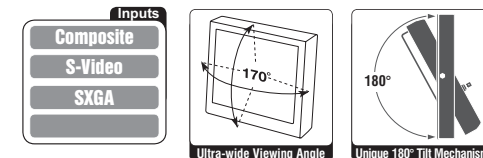

The **V-R151P** is a 15" LCD rack mounted unit 6U high with a 125 channel TV Tuner and Audio. This panel has 1024 x 768 pixels producing a true high resolution image. The built-in audio system has a stereo input that is mono compatible. For added flexibility, this unit has a green tally light and can accommodate NTSC/PAL composite video, TV, S-Video or XGA for computer monitoring. All V-R Series models are constructed of steel and aluminum, and can be tilted 90 degrees while rackmounted. Unit includes power supply and owners manual.

- High Resolution LCD panel, 1024 x 768 pixels, 786,432 total
- Bright 250 cd/m² candle luminance
- Compact design fits in EIA standard rack 6U high
- Built-in Speakers
- Built-in 125 Channel TV Tuner (NTSC only)
- Self-powered tally system
- NTSC/PAL configuration switch
- Unique 180 degree tilt adjustment while mounted in rack

Price: \$2995.00

V-R171P**17" Rack Mountable LCD Monitor only 8 Rack Spaces high**

Display (Viewing area)	17" (13.30" x 10.64")
Resolution (Pixels)	1280 H x RGB x 1024 V
Dot Pitch	0.264 mm x 0.264 mm
Brightness (in cd/m²)	250 cd/m ²
System	NTSC/PAL auto rec
Inputs per panel (total)	1 S-Video, 1 Composite, 1 SXGA
Dimensions	19.12"W x 13.80"H x 2.5"D
Approx. Weight	12.5 lbs
Power Consumption	12 VDC, 2.0 Amps

The **V-R171P** is a 17" high resolution (1280 x 1024) LCD panel capable of producing nearly 17 million colors. It accepts 1 composite video signal in either NTSC or PAL format. It also has an S-Video and an SXGA inputs for computer monitoring. On-screen menu parameters are available for input selection, 16:9 or 4:3 aspect ratio, color, tint, contrast and brightness adjustments. All V-R Series models are constructed of steel and aluminum, and can be tilted 90 degrees while rackmounted. The unit includes power supply and owners manual.