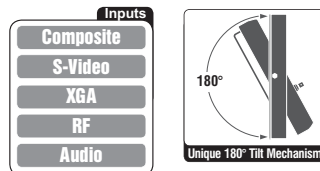

The **V-R151P** is a 15" LCD rack mounted unit 6U high with a 125 channel TV Tuner and Audio. This panel has 1024 x 768 pixels producing a true high resolution image. The built-in audio system has a stereo input that is mono compatible. For added flexibility, this unit has a green tally light and can accommodate NTSC/PAL composite video, TV, S-Video or XGA for computer monitoring. All V-R Series models are constructed of steel and aluminum, and can be tilted 90 degrees while rackmounted. Unit includes power supply and owners manual.

Price: \$2995.00

V-R171P**17" Rack Mountable LCD Monitor only 8 Rack Spaces high**

Display (Viewing area)	17" (13.30" x 10.64")
Resolution (Pixels)	1280 H x RGB x 1024 V
Dot Pitch	0.264 mm x 0.264 mm
Brightness (in cd/m²)	250 cd/m ²
System	NTSC/PAL auto rec
Inputs per panel (total)	1 S-Video, 1 Composite, 1 SXGA
Dimensions	19.12"W x 13.80"H x 2.5"D
Approx. Weight	12.5 lbs
Power Consumption	12 VDC, 2.0 Amps

The **V-R171P** is a 17" high resolution (1280 x 1024) LCD panel capable of producing nearly 17 million colors. It accepts 1 composite video signal in either NTSC or PAL format. It also has an S-Video and an SXGA inputs for computer monitoring. On-screen menu parameters are available for input selection, 16:9 or 4:3 aspect ratio, color, tint, contrast and brightness adjustments. All V-R Series models are constructed of steel and aluminum, and can be tilted 90 degrees while rackmounted. The unit includes power supply and owners manual.

- High Resolution LCD panel, 1280 x 1024 pixels, 1,310,720 total
- Unique Ultra Wide Viewing Angle LCD Panel, 170° in any direction
- Bright 250 cd/m² candle luminance
- Automatic NTSC/PAL signal recognition
- Software driven 16:9 to 4:3 ratio switch
- HDTV ready, will accept 1080i/720p signal with optional HD to VGA converter
- Compact design fits in 19-inch EIA standard rack 8U high
- Unique 180 degree tilt adjustment while mounted in rack