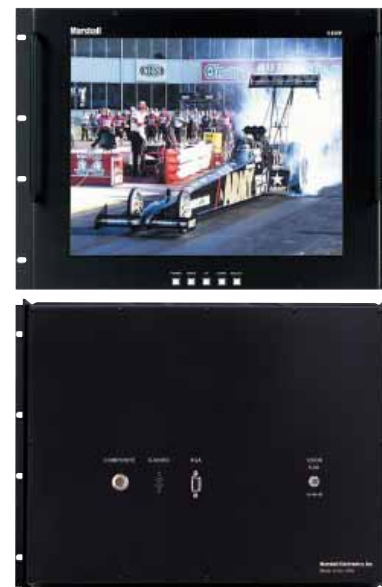

Price: \$2199.00

V-R151P**15" Rack Mountable LCD Monitor with Built-in 125ch TV Tuner, Tally Light and Audio. Only 6 Rackspace High**

Display (Viewing area)	15.1" (11.69" x 9.12")
Resolution (Pixels)	1024 H x RGB x 768 V
Dot Pitch	0.297 mm x 0.302 mm
Brightness (in cd/m²)	250 cd/m ²
System	NTSC/PAL config. switch
Inputs per panel (total)	Video: 1 S-Video, 1 Composite, 1 XGA, 1 RF(TV) (NTSC only). Audio: 2 Unbalanced RCA, 1 RF Stereo pair (TV)
Dimensions	19.12"W x 10.5"H x 2.25"D
Approx. Weight	9.5 lbs
Power Consumption	12 VDC, 2.0 Amps

The **V-R151P** is a 15" LCD rack mounted unit 6U high with a 125 channel TV Tuner and Audio. This panel has 1024 x 768 pixels producing a true high resolution image. The built-in audio system has a stereo input that is mono compatible. For added flexibility, this unit has a green tally light and can accommodate NTSC/PAL composite video, TV, S-Video or XGA for computer monitoring. All V-R Series models are constructed of steel and aluminum, and can be tilted 90 degrees while rackmounted. Unit includes power supply and owners manual.

- High Resolution LCD panel, 1024 x 768 pixels, 786,432 total
- Bright 250 cd/m² candle luminance
- Compact design fits in EIA standard rack 6U high
- Built-in Speakers
- Built-in 125 Channel TV Tuner (NTSC only)
- Self-powered tally system
- NTSC/PAL configuration switch
- Unique 180 degree tilt adjustment while mounted in rack

The **V-R171P** is a 17" high resolution (1280 x 1024) LCD panel capable of producing nearly 17 million colors. It accepts 1 composite video signal in either NTSC or PAL format. It also has an S-Video and an SXGA inputs for computer monitoring. On-screen menu parameters are available for input selection, 16:9 or 4:3 aspect ratio, color, tint, contrast and brightness adjustments. All V-R Series models are constructed of steel and aluminum, and can be tilted 90 degrees while rackmounted. The unit includes power supply and owners manual.